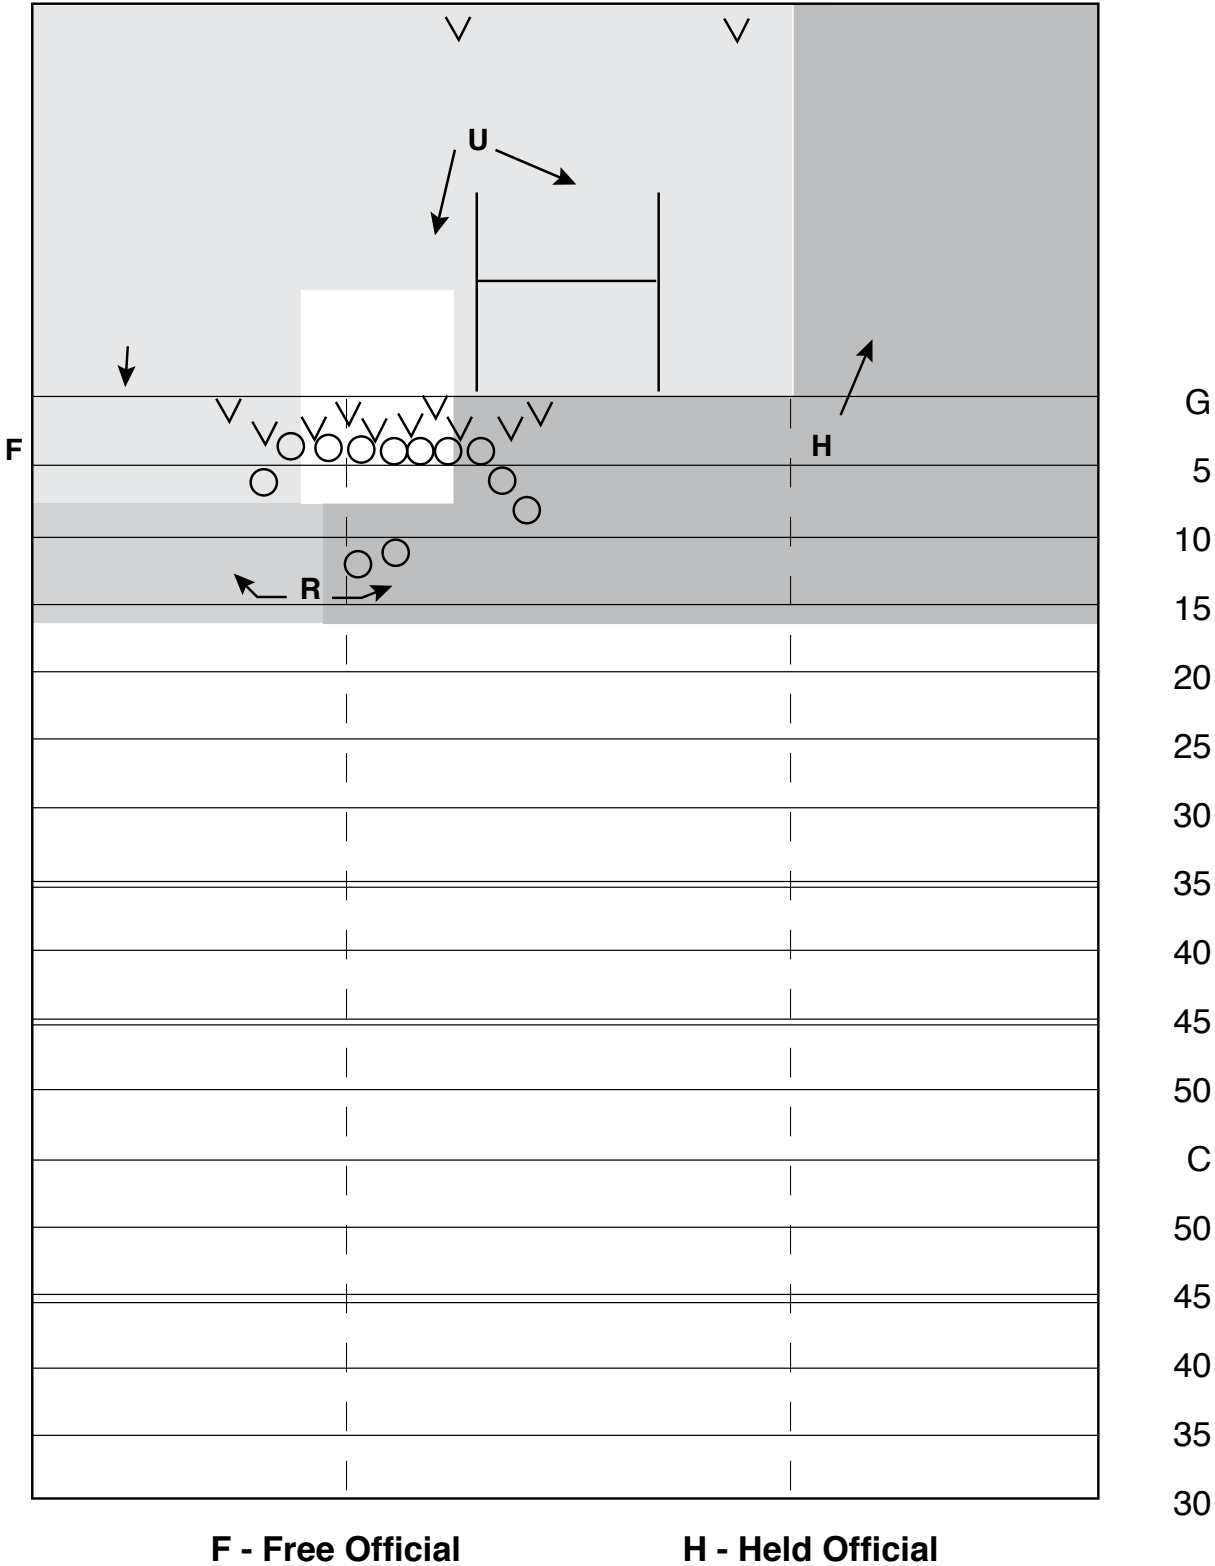

4-Official System Kick Off

Fig Off100

**4-Man Crew
Scrimmage Run**

Goal
5
10
15
20
25
30
35
40
45
50
Centre
50
45
40

4-Official System Punt

Fig Off005

Field Goal / Convert

Fig Off006

4-Official FG Coverage Inside the 10

Fig 007

4-Official System Goal Line Stand

F - Free Official

H - Held Official

Fig Off103

4-Official System Convert

F - Free Official