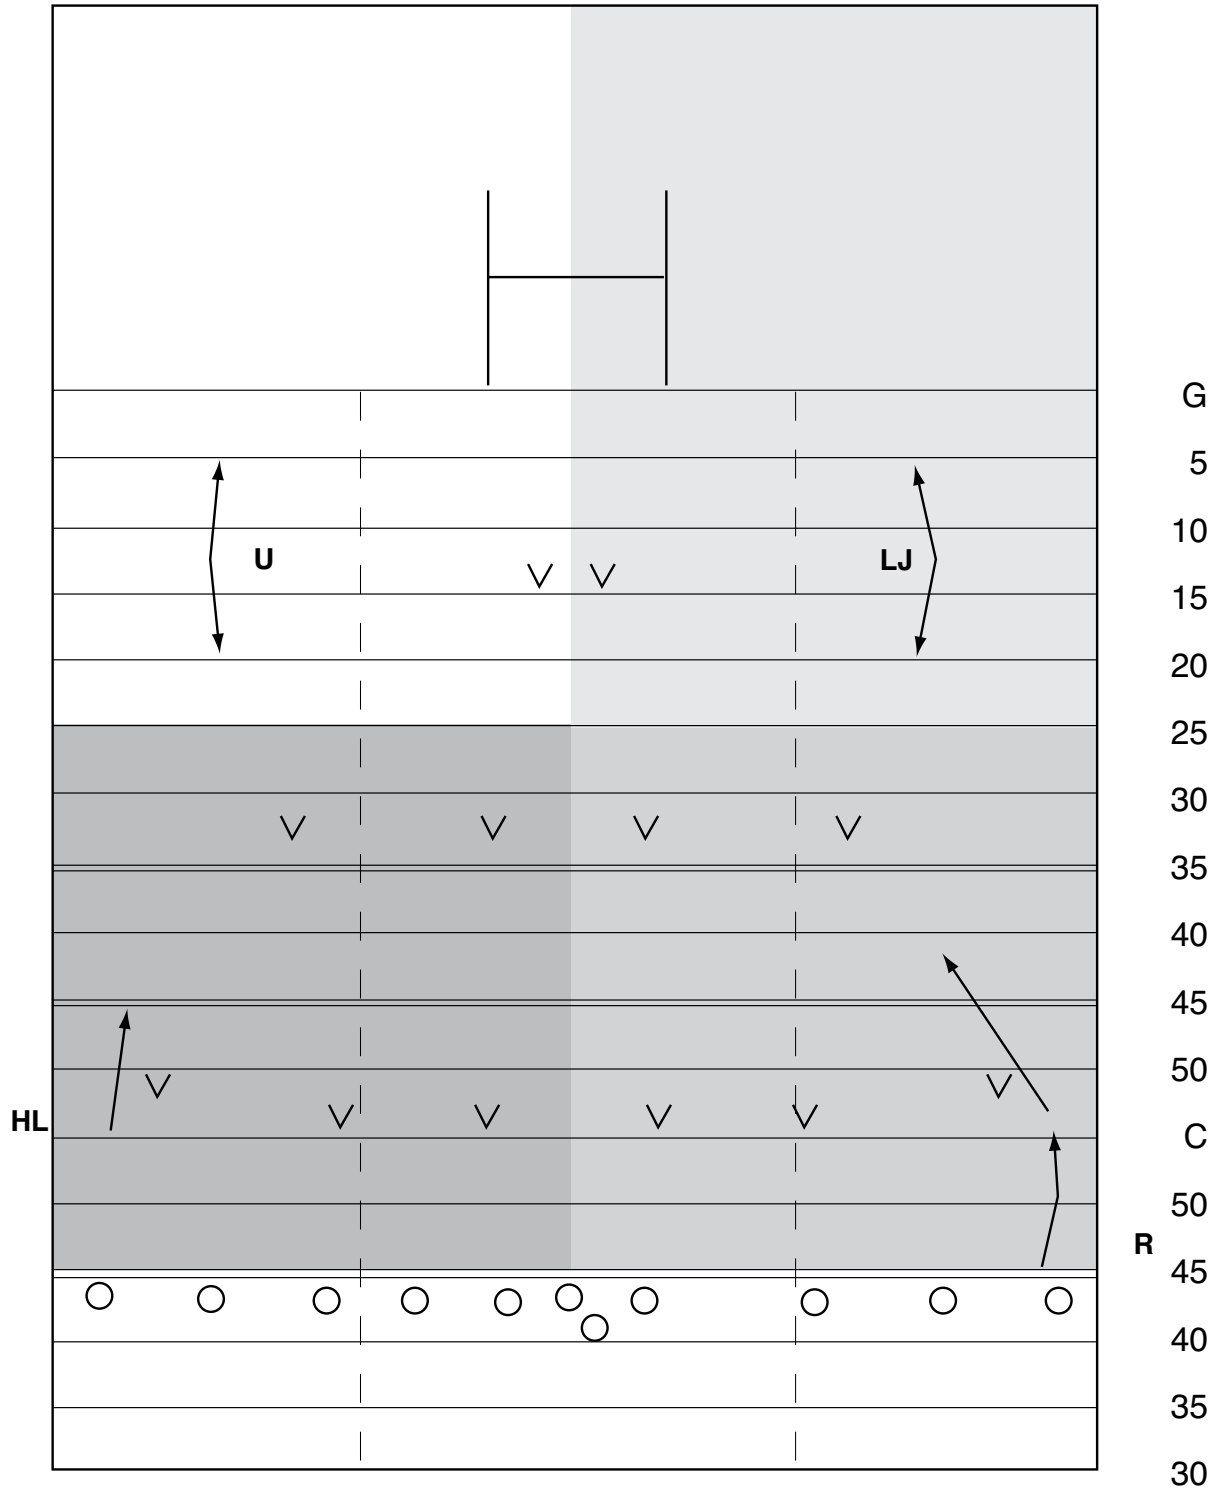

4-Official System Kick Off

Fig Off100

**4-Man Crew
Scrimmage Run**

Goal
5
10
15
20
25
30
35
40
45
50
Centre
50
45
40

4-Official System Punt

Fig Off005

Field Goal / Convert

Fig Off006

4-Official FG Coverage Inside the 10

Fig 007

4-Official System Goal Line Stand

F - Free Official

H - Held Official

Fig Off103

4-Official System Convert

F - Free Official