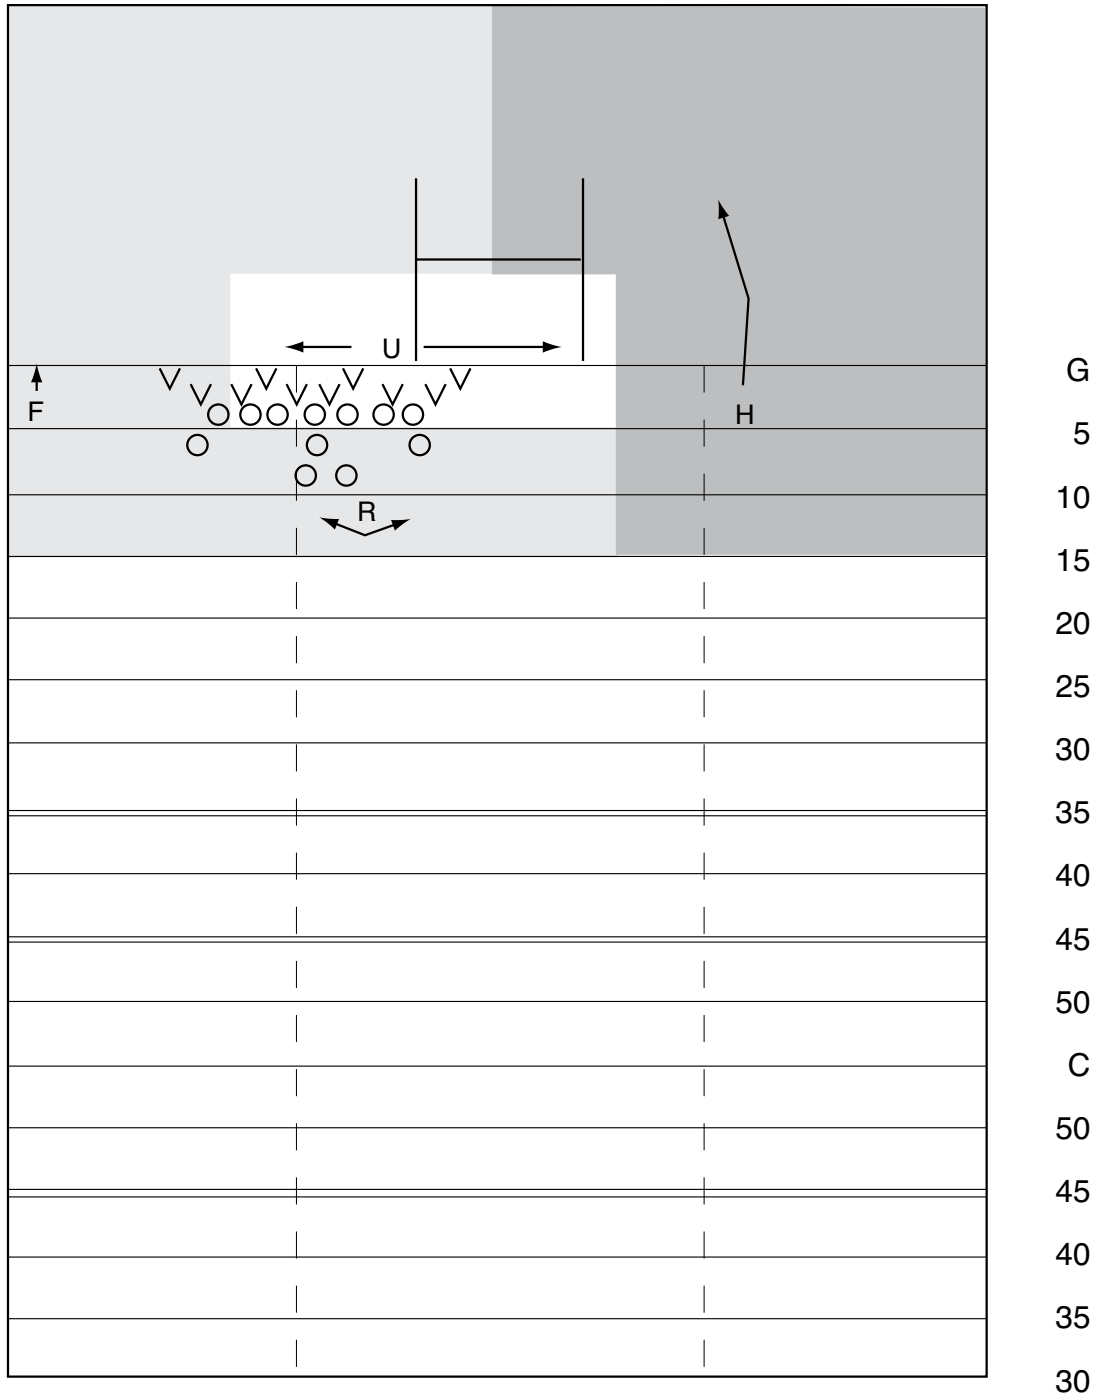

4-Official System Kick Off

Fig Off100

**4-Man Crew
Scrimmage Run**

Goal
5
10
15
20
25
30
35
40
45
50
Centre
50
45
40

4-Official System Punt

Fig Off005

Field Goal / Convert

Fig Off006

4-Official FG Coverage Inside the 10

Fig 007

4-Official System Goal Line Stand

F - Free Official

H - Held Official

Fig Off103

4-Official System Convert

F - Free Official