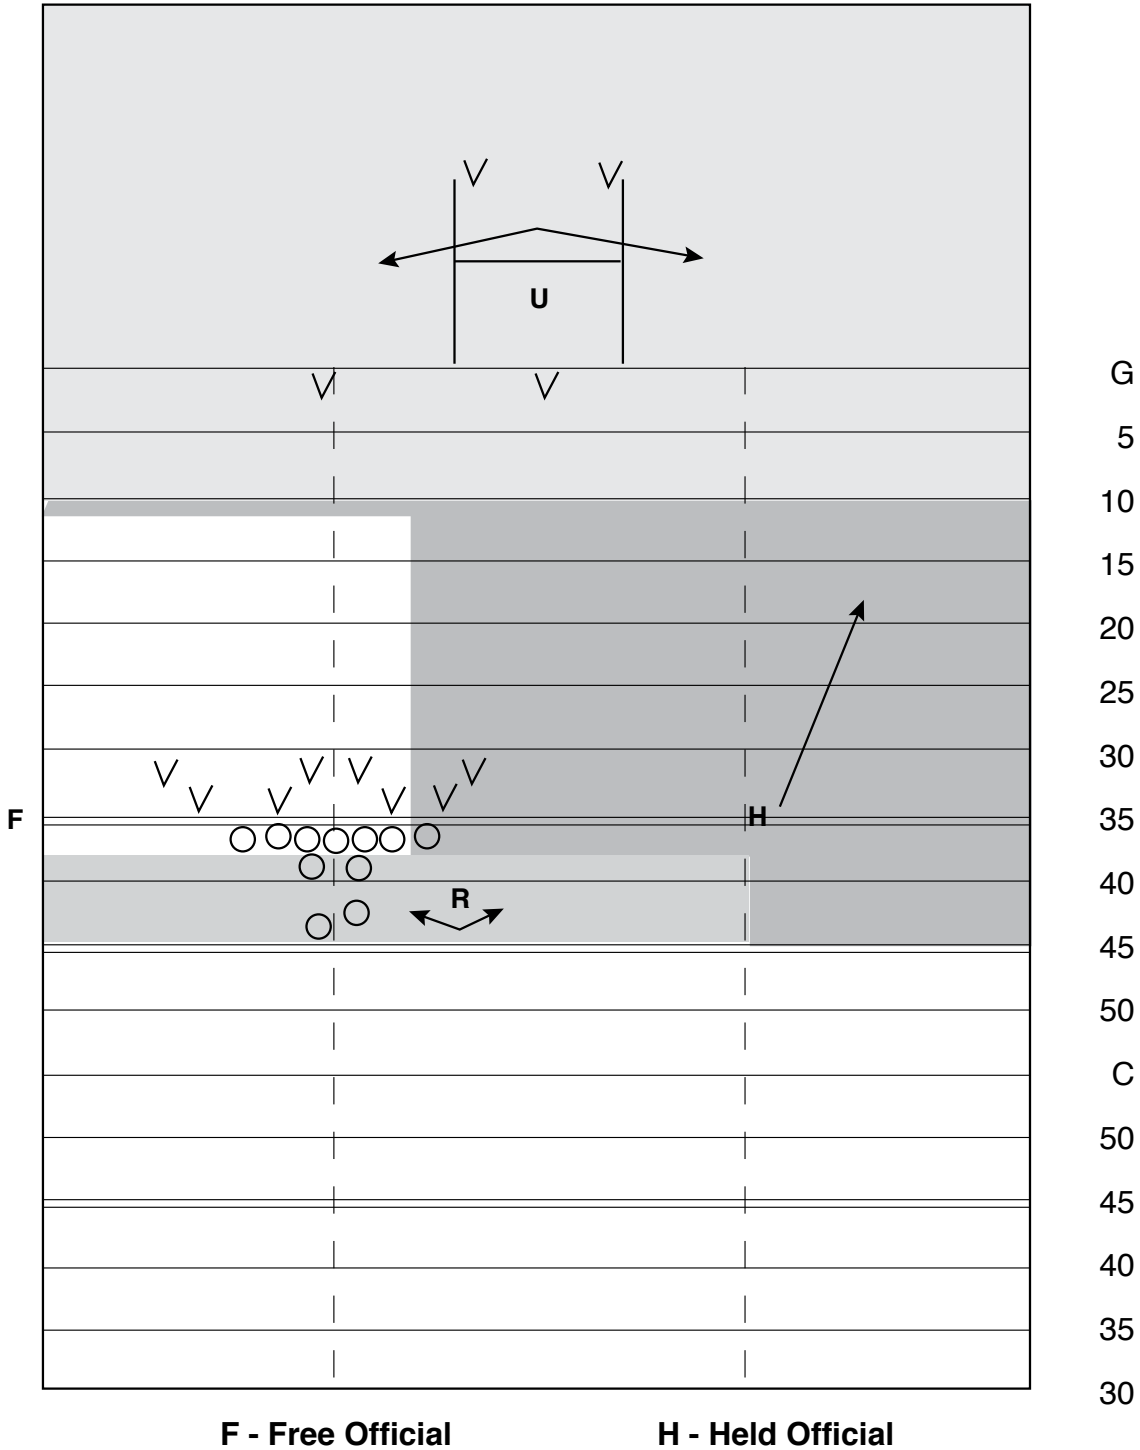

4-Official System Kick Off

Fig Off100

**4-Man Crew
Scrimmage Run**

Goal
5
10
15
20
25
30
35
40
45
50
Centre
50
45
40

4-Official System Punt

Fig Off005

Field Goal / Convert

Fig Off006

4-Official FG Coverage Inside the 10

Fig 007

4-Official System Goal Line Stand

F - Free Official

H - Held Official

Fig Off103

4-Official System Convert

F - Free Official