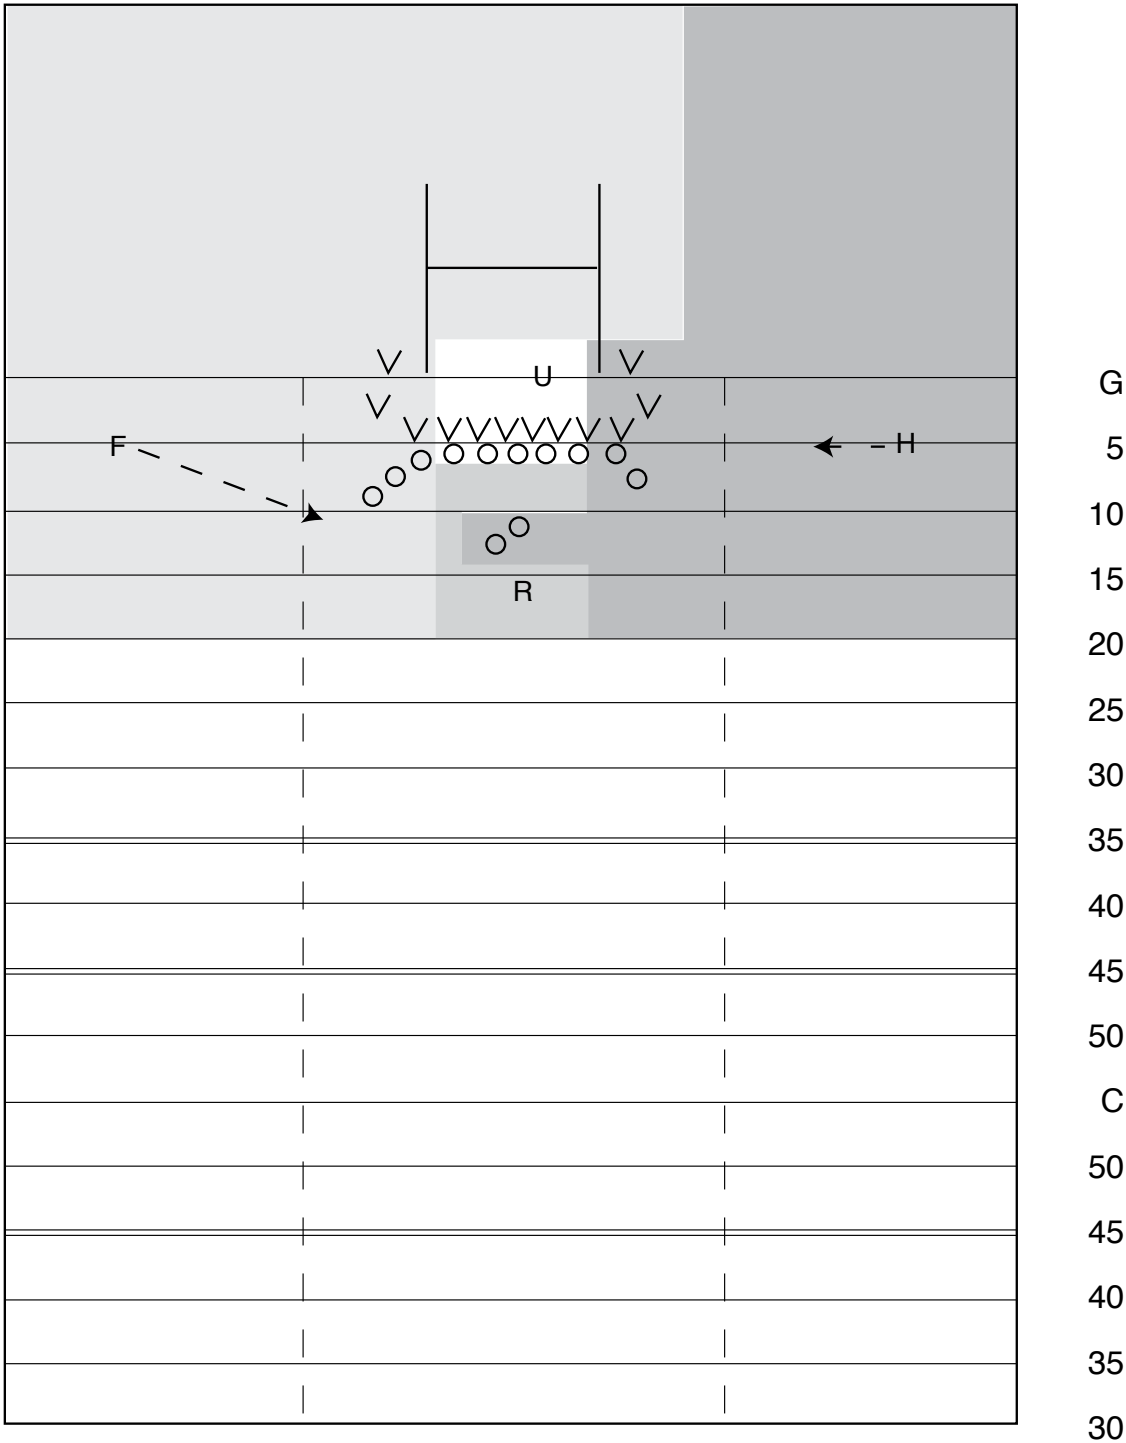

4-Official System Kick Off

Fig Off100

**4-Man Crew
Scrimmage Run**

Goal
5
10
15
20
25
30
35
40
45
50
Centre
50
45
40

4-Official System Punt

Fig Off005

Field Goal / Convert

Fig Off006

4-Official FG Coverage Inside the 10

Fig 007

4-Official System Goal Line Stand

F - Free Official

H - Held Official

Fig Off103

4-Official System Convert

F - Free Official