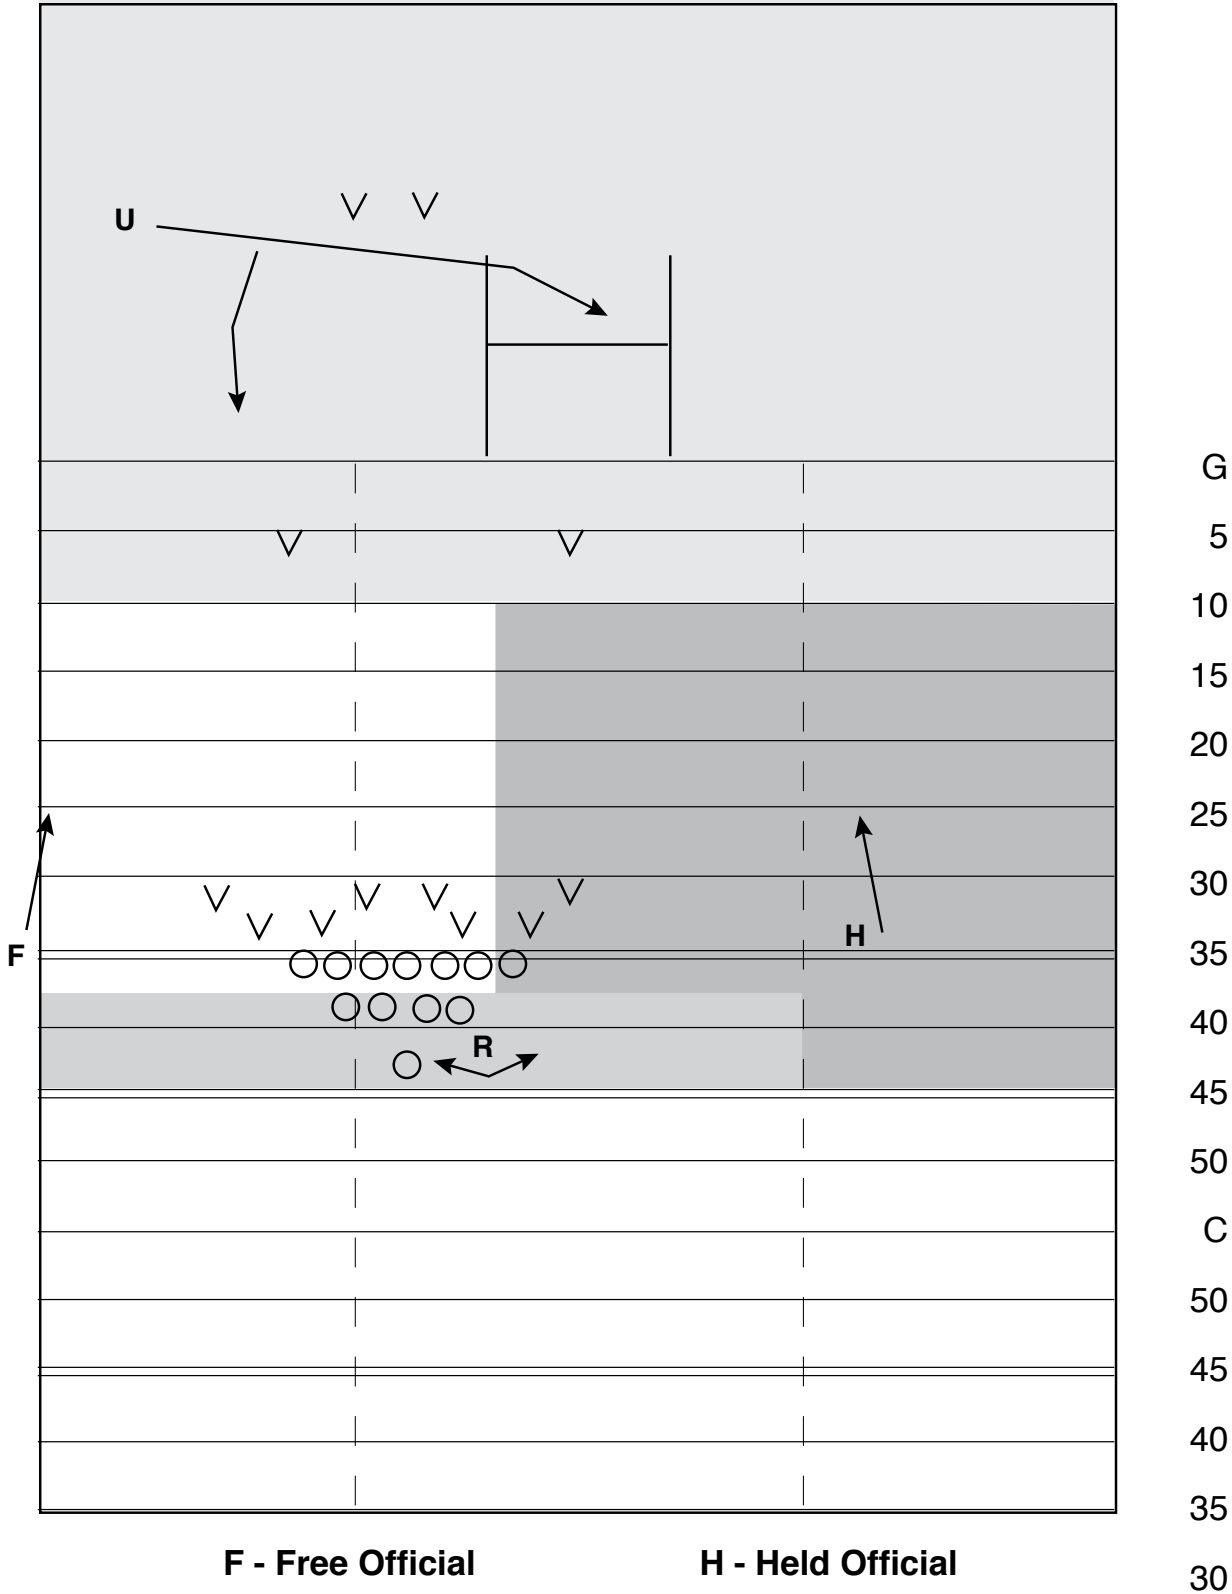

4-Official System Kick Off

Fig Off100

**4-Man Crew
Scrimmage Run**

Goal
5
10
15
20
25
30
35
40
45
50
Centre
50
45
40

4-Official System Punt

Fig Off005

Field Goal / Convert

Fig Off006

4-Official FG Coverage Inside the 10

Fig 007

4-Official System Goal Line Stand

F - Free Official

H - Held Official

Fig Off103

4-Official System Convert

F - Free Official